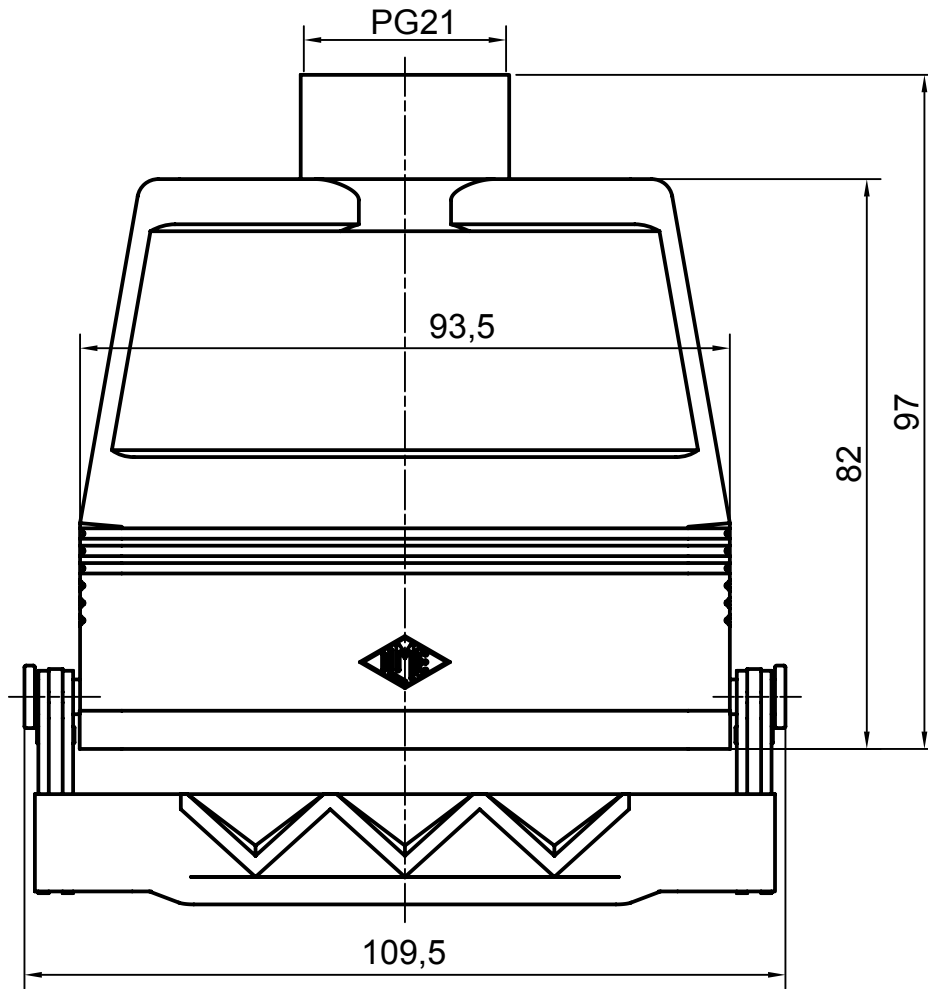

Diritti riservati

All rights reserved

Date 14.12.2006	CMAV 06 LG21		Scale
Sign.	hood top entry with 1 lev. PG21 ins.		1:1
			