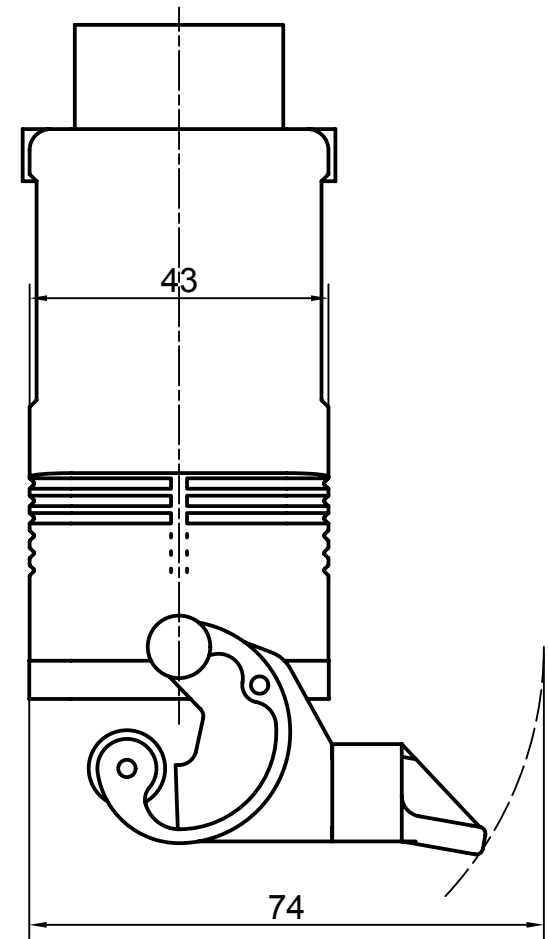

Diritti riservati

All rights reserved

Date 14.12.2006	CMAV 06 LG21		Scale
Sign.	hood top entry with 1 lev. PG21 ins.		1:1
			